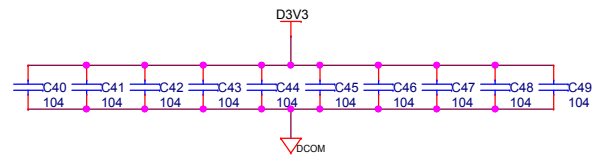

ALTEA EPM240T100
Version = 1.0

ALTEA EPM240T100
Version = 1.0

IS61LV25616-10T

ALTEA EPM240T100
Version = 1.0

| | | |
|---------------------------|-----------------------|--------------|
| http://i-board.taobao.com | | |
| Title | CPLD | |
| Size | Document Number | Rev |
| B | <2> | 0 |
| Date: | Sunday, July 28, 2013 | Sheet 3 of 3 |