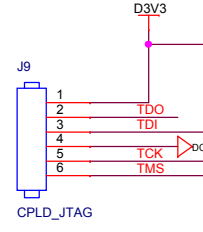

ALTEA EPM240T100
Version = 1.0

ALTEA EPM240T100
Version = 1.0

IS61LV25616-10T

ALTEA EPM240T100
Version = 1.0

| | | |
|---------------------------|-----------------------|--------------|
| http://i-board.taobao.com | | |
| Title | CPLD | |
| Size | Document Number | Rev |
| B | <2> | 0 |
| Date: | Sunday, July 28, 2013 | Sheet 3 of 3 |