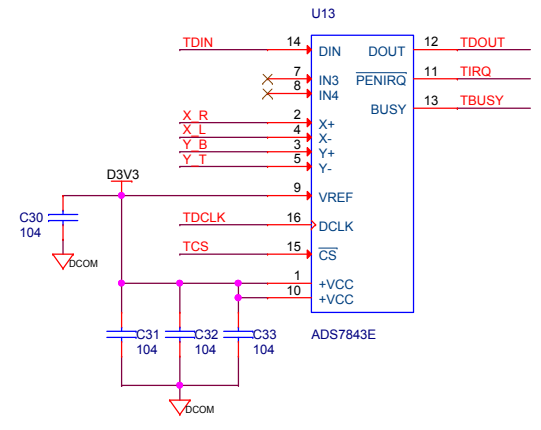

ALTEA EPM240T100
Version = 1.0

ALTEA EPM240T100
Version = 1.0

IS61LV25616-10T

ALTEA EPM240T100
Version = 1.0

| | | |
|---------------------------|-----------------------|--------------|
| http://i-board.taobao.com | | |
| Title | CPLD | |
| Size | Document Number | Rev |
| B | <2> | 0 |
| Date: | Sunday, July 28, 2013 | Sheet 3 of 3 |