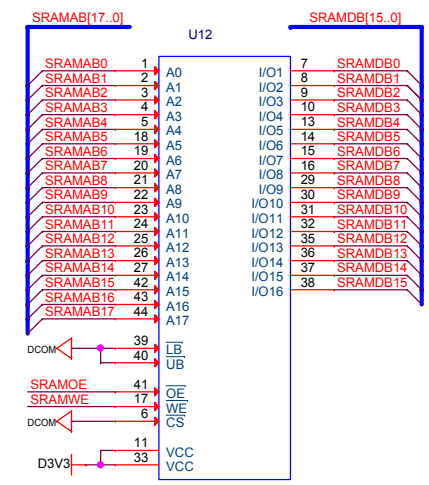

ALTEA EPM240T100
Version = 1.0

ALTEA EPM240T100
Version = 1.0

IS61LV25616-10T

ALTEA EPM240T100
Version = 1.0

| | | |
|---------------------------|-----------------------|--------------|
| http://i-board.taobao.com | | |
| Title | CPLD | |
| Size | Document Number | Rev |
| B | <2> | 0 |
| Date: | Sunday, July 28, 2013 | Sheet 3 of 3 |