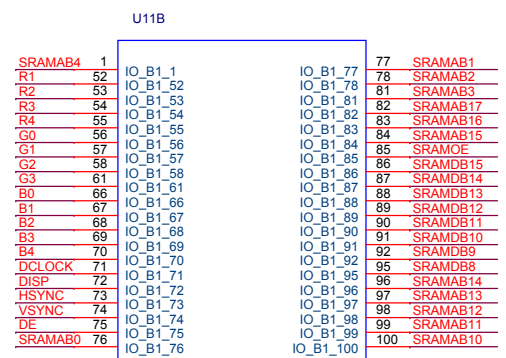

ALTEA EPM240T100
Version = 1.0

ALTEA EPM240T100
Version = 1.0

IS61LV25616-10T

ALTEA EPM240T100
Version = 1.0

| | | |
|---------------------------|-----------------------|--------------|
| http://i-board.taobao.com | | |
| Title | CPLD | |
| Size | Document Number | Rev |
| B | <2> | 0 |
| Date: | Sunday, July 28, 2013 | Sheet 3 of 3 |