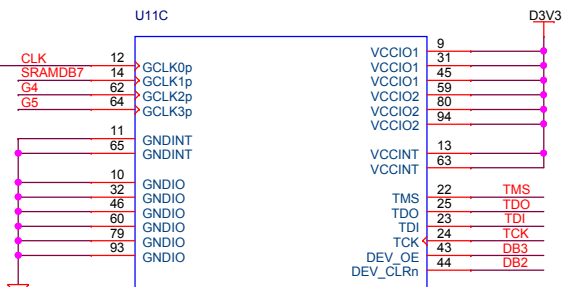

ALTEA EPM240T100
Version = 1.0

ALTEA EPM240T100
Version = 1.0

IS61LV25616-10T

ALTEA EPM240T100
Version = 1.0

| | | |
|---------------------------|-----------------------|--------------|
| http://i-board.taobao.com | | |
| Title | CPLD | |
| Size | Document Number | Rev |
| B | <2> | 0 |
| Date: | Sunday, July 28, 2013 | Sheet 3 of 3 |