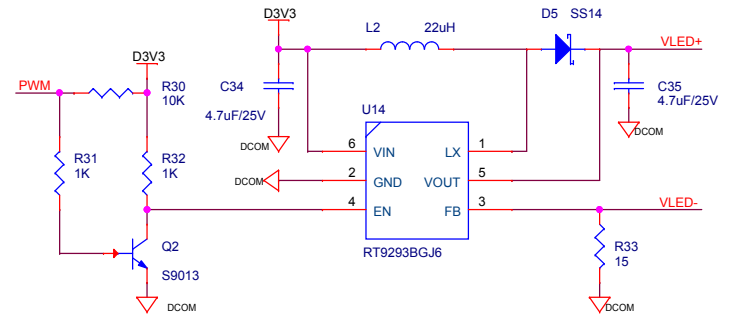

ALTEA EPM240T100
Version = 1.0

ALTEA EPM240T100
Version = 1.0

IS61LV25616-10T

ALTEA EPM240T100
Version = 1.0

| | | |
|---------------------------|-----------------------|--------------|
| http://i-board.taobao.com | | |
| Title | CPLD | |
| Size | Document Number | Rev |
| B | <2> | 0 |
| Date: | Sunday, July 28, 2013 | Sheet 3 of 3 |