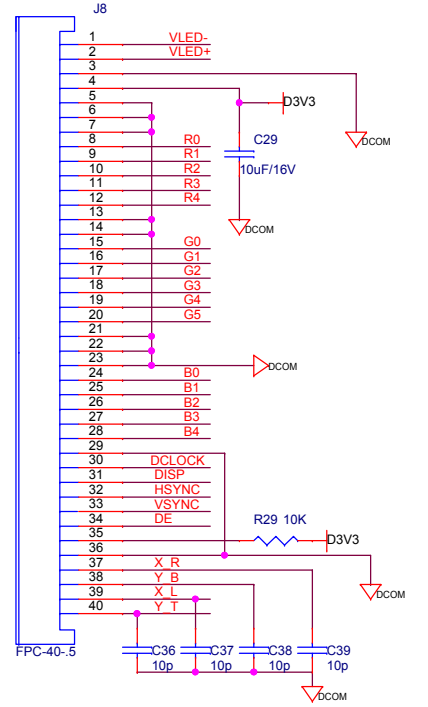

ALTEA EPM240T100
Version = 1.0

ALTEA EPM240T100
Version = 1.0

IS61LV25616-10T

ALTEA EPM240T100
Version = 1.0

| | | |
|---------------------------|-----------------------|--------------|
| http://i-board.taobao.com | | |
| Title | CPLD | |
| Size | Document Number | Rev |
| B | <2> | 0 |
| Date: | Sunday, July 28, 2013 | Sheet 3 of 3 |