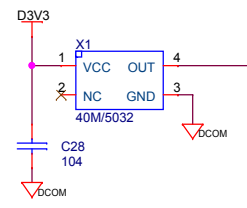

ALTEA EPM240T100
Version = 1.0

ALTEA EPM240T100
Version = 1.0

IS61LV25616-10T

ALTEA EPM240T100
Version = 1.0

| | | |
|---------------------------|-----------------------|--------------|
| http://i-board.taobao.com | | |
| Title | CPLD | |
| Size | Document Number | Rev |
| B | <2> | 0 |
| Date: | Sunday, July 28, 2013 | Sheet 3 of 3 |